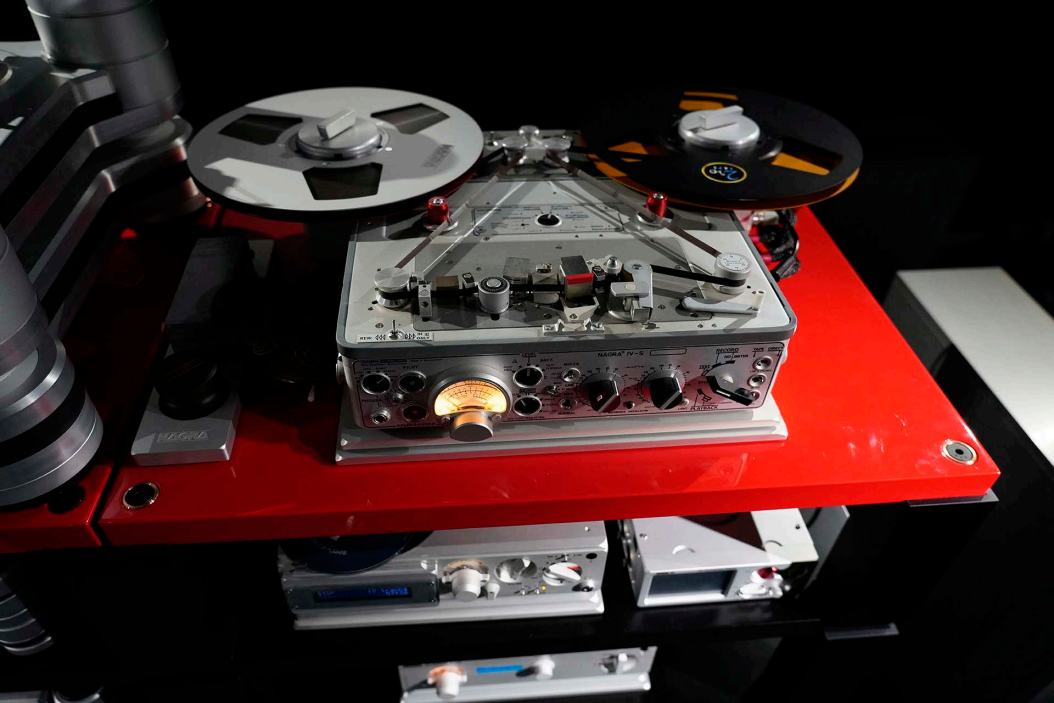

MISS INNOVATION SINCE 1951 

 **MODULUM** **ARKITEK**  
Hör- und Lichtsysteme

INNOVATION SINCE 1951 

NAGRA  
100 Anniversary  
1937-2037  
100 Years of Music

Turntable faceplate with a glowing orange meter on the left, the NAGRA logo in the center, and a large volume knob on the right. The text 'SWITZERLAND' is visible at the bottom right.

Preamplifier faceplate with a glowing orange meter on the left, the NAGRA logo in the center, and two buttons labeled 'LOAD 50' and 'RIIA'. A large volume knob is on the right. The text 'SWITZERLAND' is visible at the bottom right.

DAC faceplate with a glowing orange meter on the left, the NAGRA logo in the center, and two buttons labeled 'LOAD 50' and 'RIIA'. A large volume knob is on the right. The text 'SWITZERLAND' is visible at the bottom right.