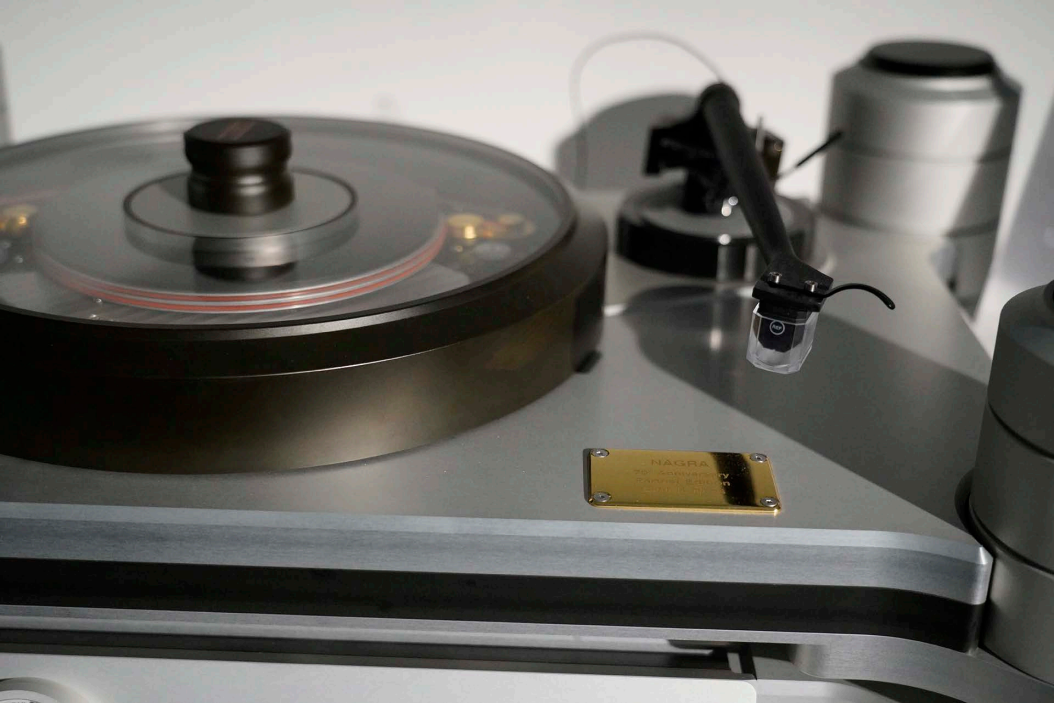

NAGRA
100 Anniversary
1937-2037
100 Years of Music